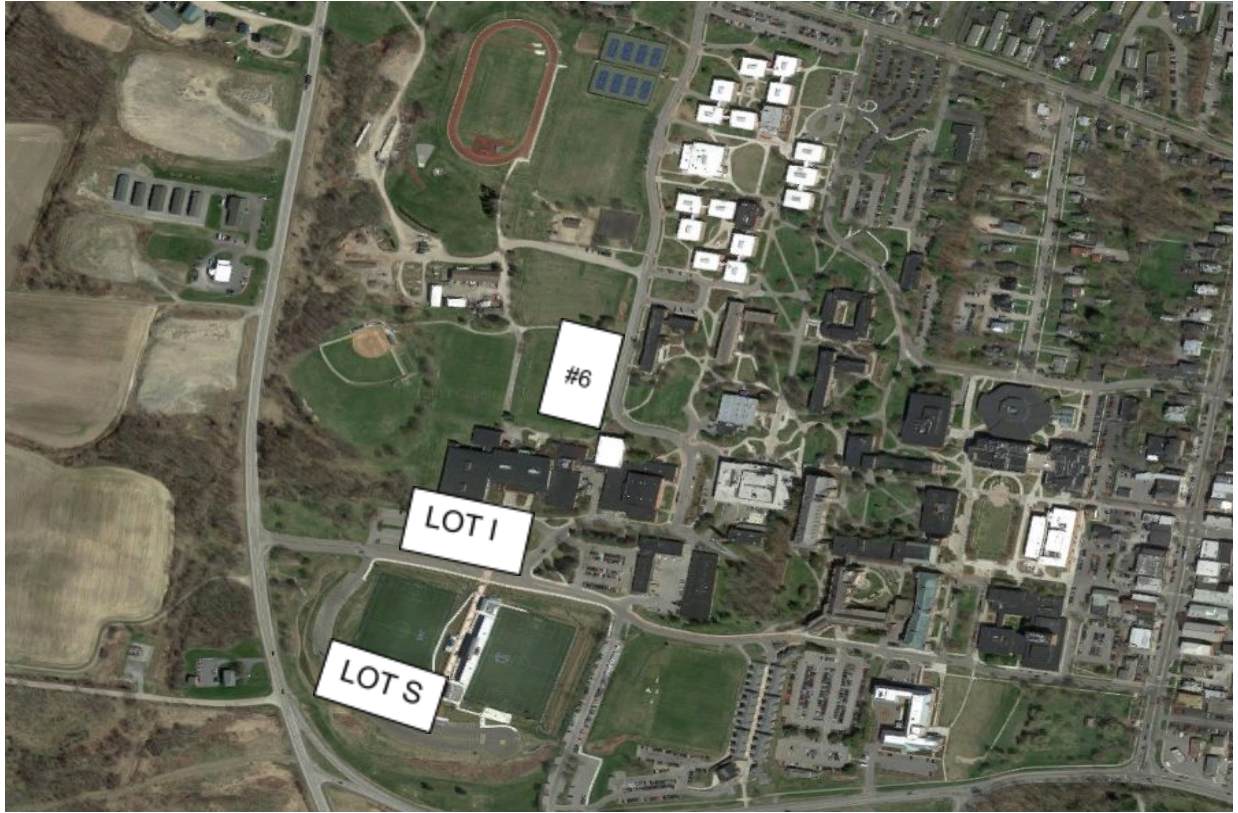

Livingston County Fall League Field Map

York Central Schools 2578 Genesee St, Retsof, NY 14539

SUNY Geneseo – No specified address, Park and enter off Main Street **Note FIELD LOCATION CHANGE FROM PREVIOUS SEASONS.** Parking in Lot I at Athletic Center or S at Stadium

Livingston County Fall League Field Map

New Life Fields 3100 Rochester Rd, Lakeville

Livingston County Fall League Field Map